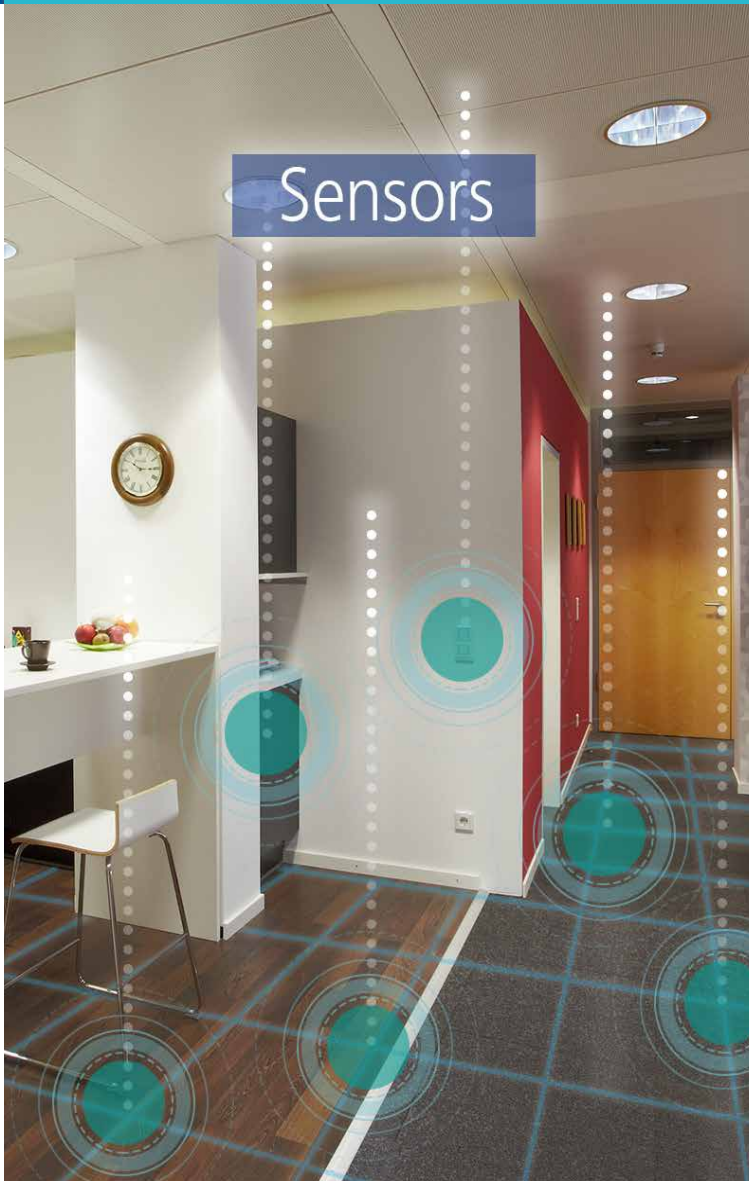

LIVING SMARTER TODAY INSTEAD OF TOMORROW

The vision of smart living comprises all aspects of life. Work, public space and private residences. For example, sensors in Ms. Smith's couch can measure and evaluate her heartbeat while she's sitting on it watching TV. If Ms. Smith lays down and closes her eyes, the blinds are automatically closed without her having to do anything. If abnormalities are detected in Ms. Smith's heartbeat, her smart home automatically suggests scheduling a doctor's appointment and then makes it for her. Even Ms. Smith's ride is automatically ordered – and at half price, since someone from Ms. Smith's city has a similar destination. Smart living is more than just a smart house. Smart living means living intelligently. Fraunhofer IGD's smart living technology provides:

- Convenience
- Assistance
- Safety
- Health
- Resource conservation