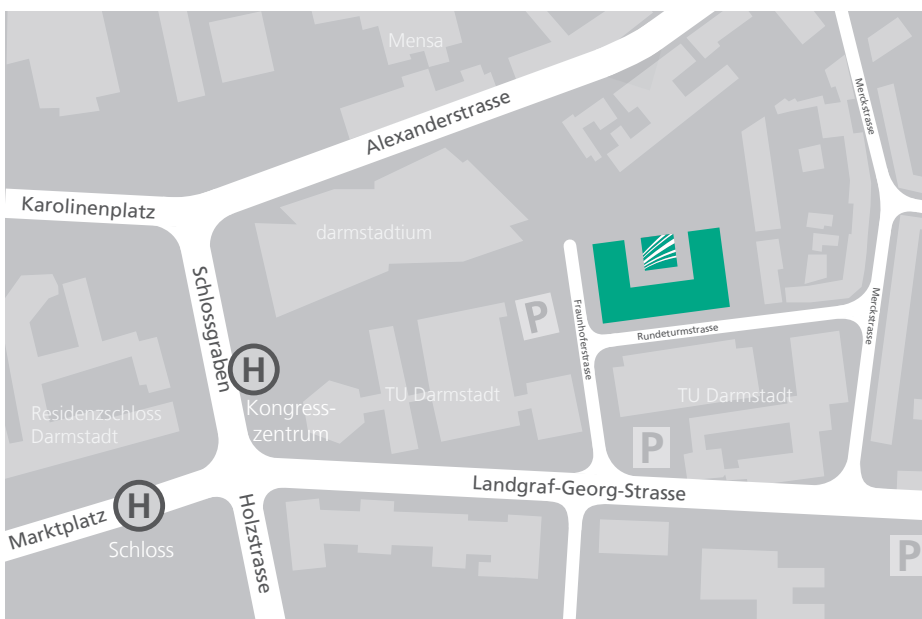

LOCATION DARMSTADT

Address

Fraunhofer IGD
 Fraunhoferstr. 5
 64283 Darmstadt, GERMANY

From the Central Station

On the main entrance on the east side, at the central bus station »Zentraler Omnibusbahnhof (ZOB)«, you get the following RMV connections to bus or tram:

Tram 2: (direction Böllenfalltor) to bus stop »Schloss«.

Tram 3: (direction Lichtenbergschule) to bus stop »Schloss«.

Bus H: (direction Kesselhutweg or Alfred-Messel-Weg) to the bus stop »Alexanderstrasse«.

Bus K: (direction TU-Darmstadt Lichtwiese) to bus stop »Schloss«.

From the Freeway (A5, A67)

Freeway intersection (Autobahnkreuz) Darmstadt - freeway exit »Darmstadt / Stadtmitte«(city): Follow »Rheinstrasse« through the city tunnel. At the end of the city tunnel, turn left and follow the »Cityring«. At the first traffic light turn left into »Kirchstrasse«. At the next traffic light, turn right into »Landgraf-Georg-Strasse«. The next junction on the left is Fraunhoferstrasse. Ahead you find the institute entrance.

From the Airport (Frankfurt, FRA)

The »Airliner« provides a bus transfer twice an hour from terminals 1, bus stop 14 and terminal 2 at Frankfurt airport to Darmstadt (bus stop Kongresszentrum).